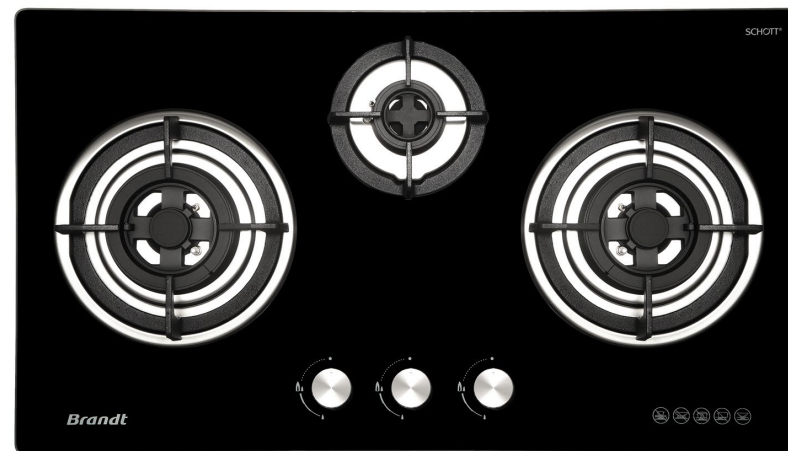

80CM 3 BURNER GAS HOB TG2283BEP

Brandt

SPECIFICATIONS

- Tempered glass
- Total power (Town gas): 11.2kW
- Electric ignition
- Cast iron grid support
- Cross brace stand
- Frontal knob control
- Delivered in Town gas
- Thermocouple safety device

Cooking Zones	#1	#2	#3
Type of burner	Triple crown	Auxiliary	Triple crown
Position of zone	Left	Center rear	Right
Max diameter pot size (mm)	240 – 260	120 – 220	240 – 260
Max power of zone (W)	4.8kW	1.6W	4.8kW

80CM 3 BURNER GAS HOB TG2283BEP

Brandt

ELECTRICAL CONNECTIONS

- Current (A): 13
- Voltage (V): 220 – 240
- Frequency (Hz): 50
- Length of electrical supply cord (cm): 90cm
- Type of plug: British

DIMENSIONS