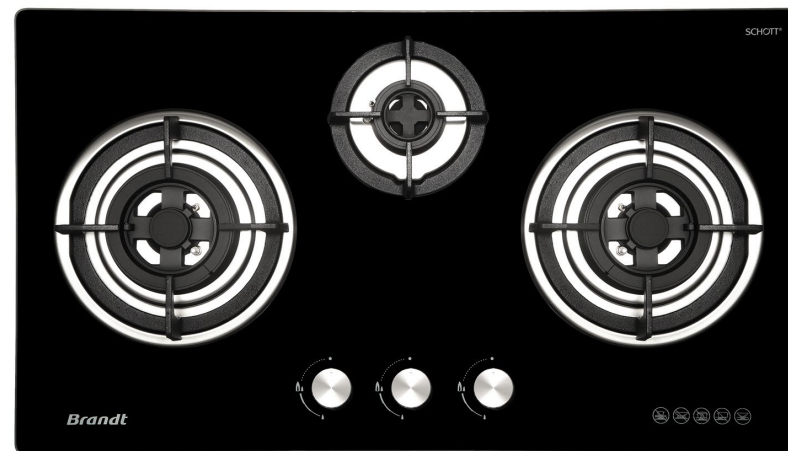

# 80CM 3 BURNER GAS HOB TG2283BBP

**Brandt**

## SPECIFICATIONS

- Tempered glass
- Total power (Town gas): 11.2kW
- Battery ignition
- D sized battery
- Cast iron grid support
- Cross brace stand
- Frontal knob control
- Delivered in Town gas
- Thermocouple safety device

| Cooking Zones              | #1           | #2          | #3           |
|----------------------------|--------------|-------------|--------------|
| Type of burner             | Triple crown | Auxiliary   | Triple crown |
| Position of zone           | Left         | Center rear | Right        |
| Max diameter pot size (mm) | 240 – 260    | 120 – 220   | 240 – 260    |
| Max power of zone (W)      | 4.8kW        | 1.6W        | 4.8kW        |