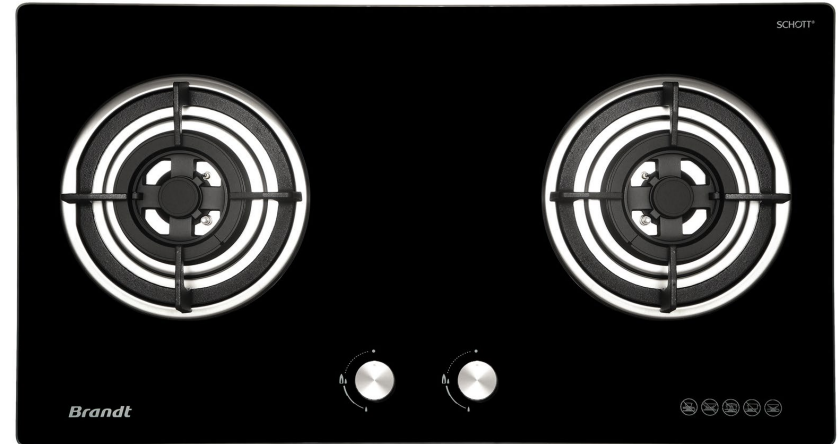

80CM 2 BURNER GAS HOB TG2282BBP

Brandt

SPECIFICATIONS

- Tempered glass
- Total power (Town Gas): 9.6kW
- Battery ignition
- D sized battery
- Cast iron grid support
- Cross brace stand
- Frontal knob control
- Delivered in Town gas
- Thermocouple safety device

Cooking Zones	#1	#2
Type of burner	Triple crown	Triple crown
Position of zone	Left	Right
Max diameter pot size (mm)	240 – 260	240 – 260
Max power of zone (W)	4.8kW	4.8kW

80CM 2 BURNER GAS HOB TG2282BBP