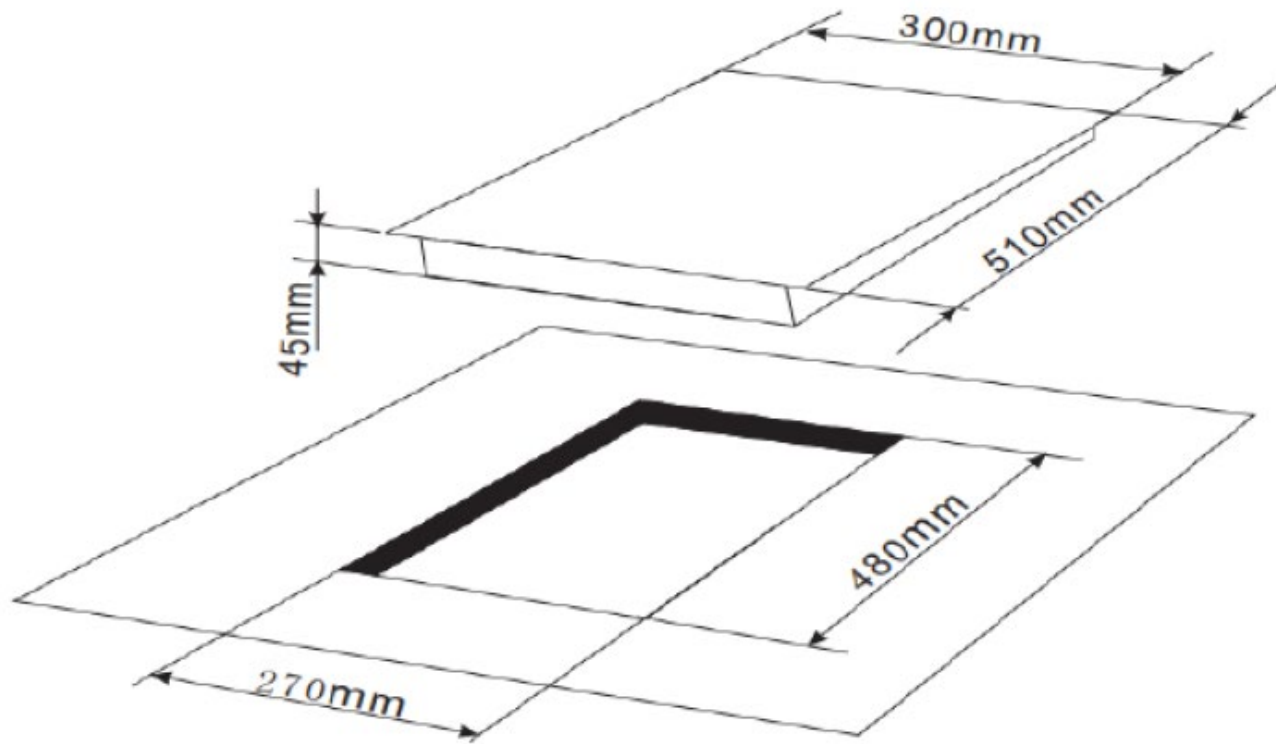

**30CM 2 BURNER DOMINO GAS HOB
TG2232BBP**

Brandt

INSTALLTION DIAGRAM