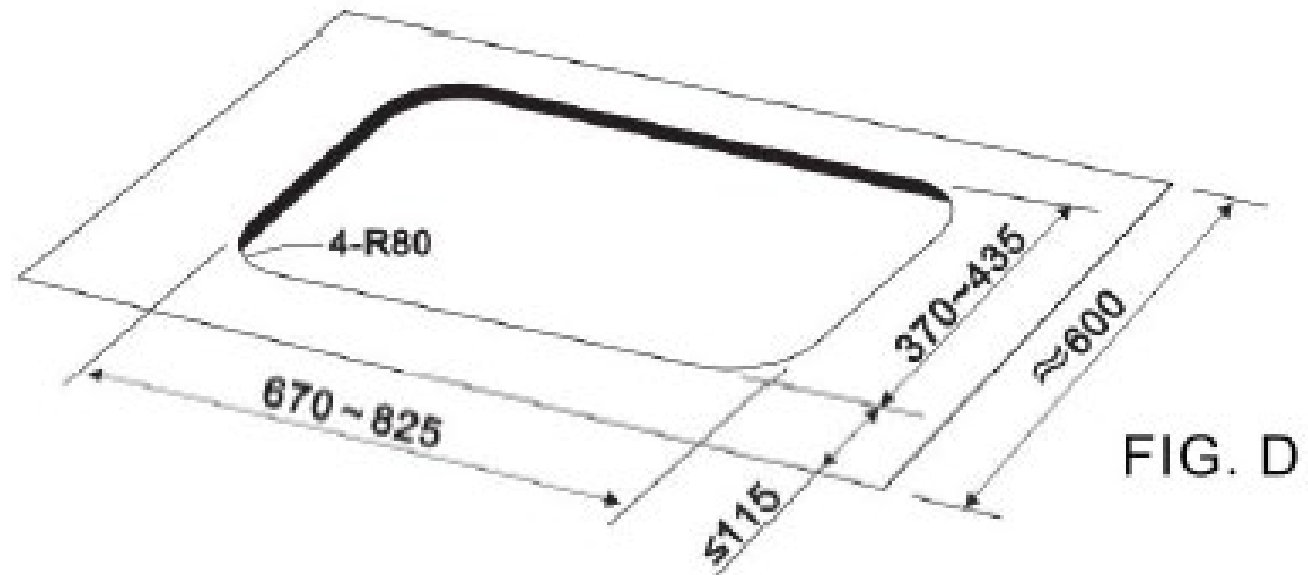

90CM 3 BURNER GAS HOB – TOWN GAS TG1793XPB

Brandt

SPECIFICATIONS

- Stainless steel
- Total power: 10.6kW
- Battery ignition (D Size)
- Battery provided with set
- Cast iron grid support
- Frontal knob control
- Delivered in Town gas nozzles
- Thermocouple safety device

Cooking Zones	#1	#2	#3
Type of burner	Triple crown	Auxiliary	Triple crown
Position of zone	Left	Center rear	Right
Diameter pot size (mm)	240 – 260	120 – 220	240 – 260
Max power of zone (W)	4500	1600	4500

90CM 3 BURNER GAS HOB – TOWN GAS TG1793XPB

Brandt

DIMENSIONS

- Dimension of product (mm): W860 x D500
- Built in dimensions (mm): W670-825 x D370- 435
- Net weight (kg): 12
- Gross weight (kg): 13

90CM 3 BURNER GAS HOB - LPG TG1793XLB

90CM 3 BURNER GAS HOB - LPG TG1793XLB

Brandt

DIMENSIONS

- Dimension of product (mm): W860 x D500
- Built in dimensions (mm): W670-825 x D370- 435
- Net weight (kg): 12
- Gross weight (kg): 13