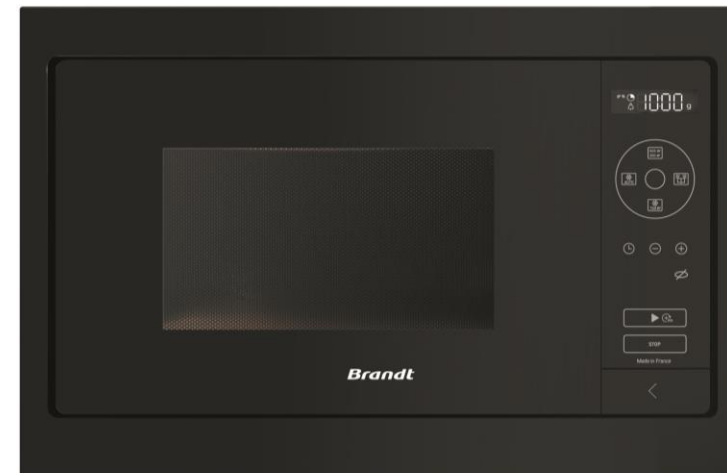

38CM SOLO MICROWAVE BMS7120B

Brandt

SPECIFICATIONS

- Full black aesthetic
- Quattro ® wave technology
- Solo microwave
- Stainless steel cavity
- Volume: 26L
- Electronic touch control with LCD digit display
- 5 microwave levels: 150 – 900W
- +30 secs function:
 - ❖ Each press on this key  adds an additional 30 seconds of cooking
- 2 Automatic functions:
 - ❖ Automatic cooking: Fresh vegetables, fish
 - ❖ Auto defrosting: Ready meals, meat + poultry, bread, vegetables
- Defrost function
- Timer function
- Child lock safety
- Interior halogen lighting
- Accessories: 1 x Built In kit
1 x 30cm turntable

ELECTRICAL CONNECTIONS

- Maximum electric power (W): 1550
- Current (A): 13
- Voltage (V): 220 -240
- Frequency (Hz): 50
- Length of electrical supply cord (cm): 125
- Type of plug: Without

DIMENSIONS

- Dimension of product (mm): H390 x W592 x D474
- Built in dimensions (mm): H380 x W560 x D \geq 550
- Net weight (kg): 20
- Gross weight (kg): 22